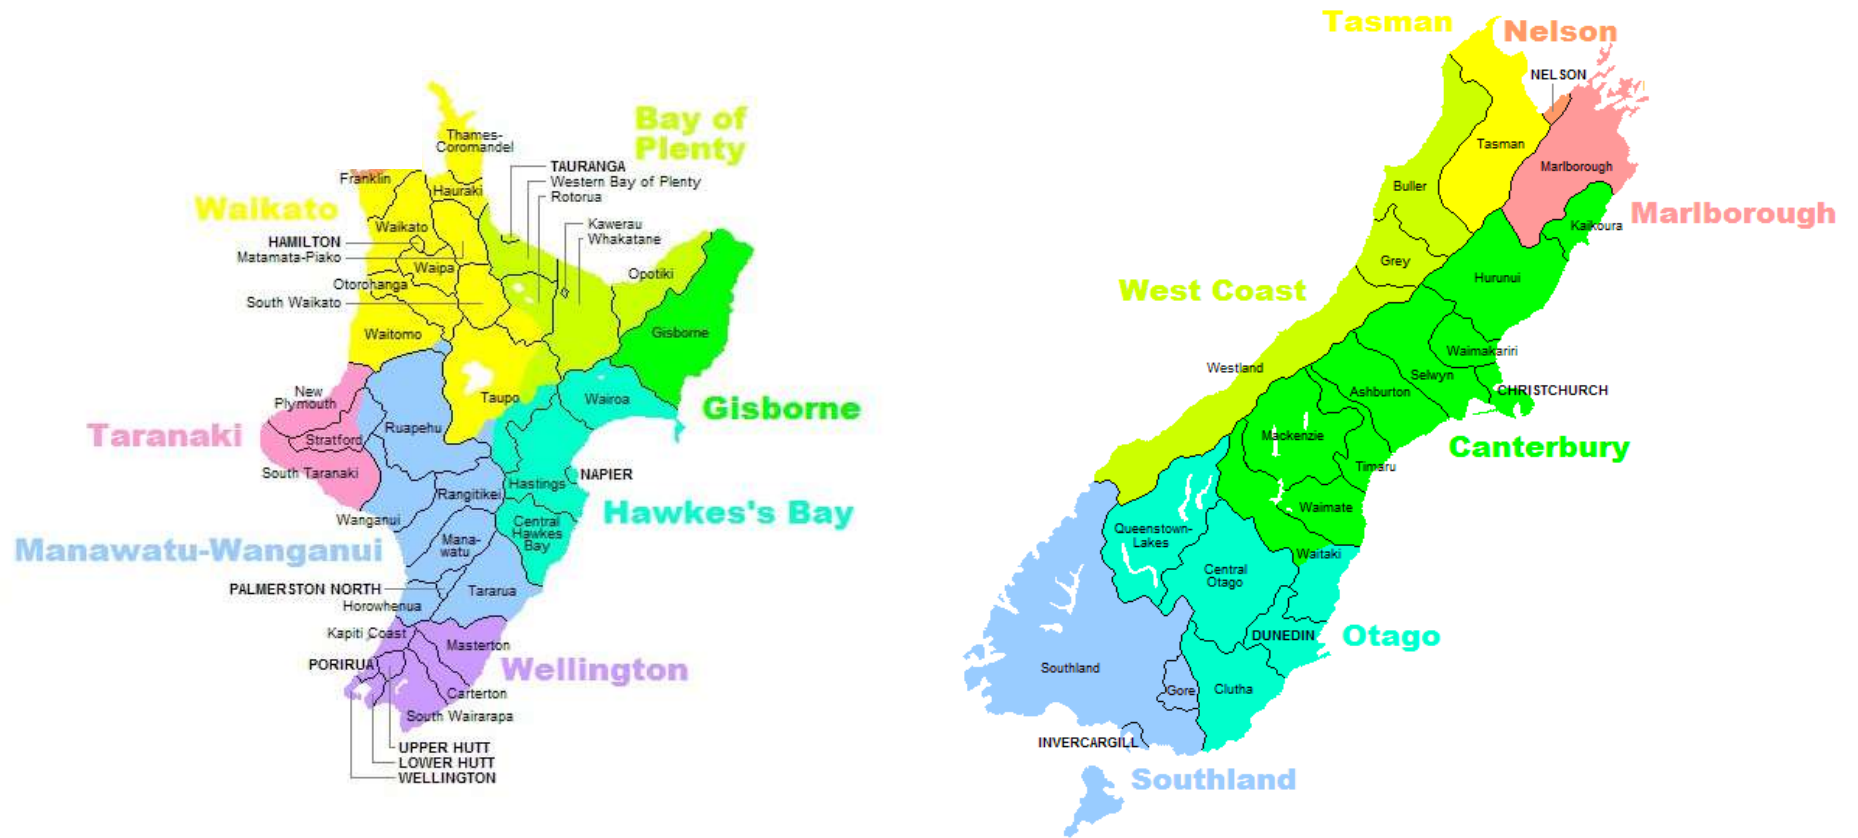

Taranaki
[View Larger Map](#)

Lakes
[View Larger Map](#)

Tararangi
[View Larger Map](#)

Whanganui
[View Larger Map](#)

MidCentral
[View Larger Map](#)

Hawke's Bay
[View Larger Map](#)

Capital & Coast
[View Larger Map](#)

Hutt
[View Larger Map](#)

Wairarapa
[View Larger Map](#)

Nelson Marlborough
[View Larger Map](#)

West Coast
[View Larger Map](#)

Canterbury
[View Larger Map](#)

South Canterbury
[View Larger Map](#)

Otago Southland
[View Larger Map](#)

Legend:

Telephone

Mobile Phone

Email Address

Physical Location

Territorial Areas

(as defined by Enable New Zealand these sit within each DHB region as defined by the Ministry of Health)

Legend:

Telephone

Mobile Phone

Email Address

Physical Location

	WAIKATO				WAIKATO (cont)
HMC	Hamilton City			RPH	Ruapehu District (North of the Maktote Viaduct)
HRK	Hauraki District			SWK	South Waikato District
MMT	Matamata-Piako District			WKT	Waikato District
OTO	Otorohanga District			WPA	Waipa District
THM	Thames-Coromandel District			WTO	Waitomo District
	BAY OF PLENTY		TARANAKI		LAKES
WBP	Western Bay of Plenty District	NWP	New Plymouth District	ROT	Rotorua District
TAU	Tauranga City	STN	South Taranaki District (Whenuakura Nth)	TPO	Taupo District
WHT	Whakatane District	STF	Stratford District		
KAW	Kawerau District				
OPO	Opotiki District				
	TAIRAWHITI		WHANGANUI		MIDCENTRAL
GIS	Gisborne District	RGT	Rangitikei District	HOR	Horowhenua District
		WAN	Whanganui District (Whenuakura South)	MWT	Manawatu District
		RPH	Ruapehu District (South of the Maktote Viaduct)	PAL	Palmerston North City
				TRR	Tararua District
				KCD	Kapiti Coast District (Peka Peka North)
	HAWKES BAY		CAPITAL & COAST		HUTT
CHB	Central Hawke's Bay District	KCD	Kapiti Coast District (Peka Peka South)	LHC	Lower Hutt City
HAS	Hastings District	POC	Porirua City	UHC	Upper Hutt City
NAP	Napier City	WNC	Wellington City		