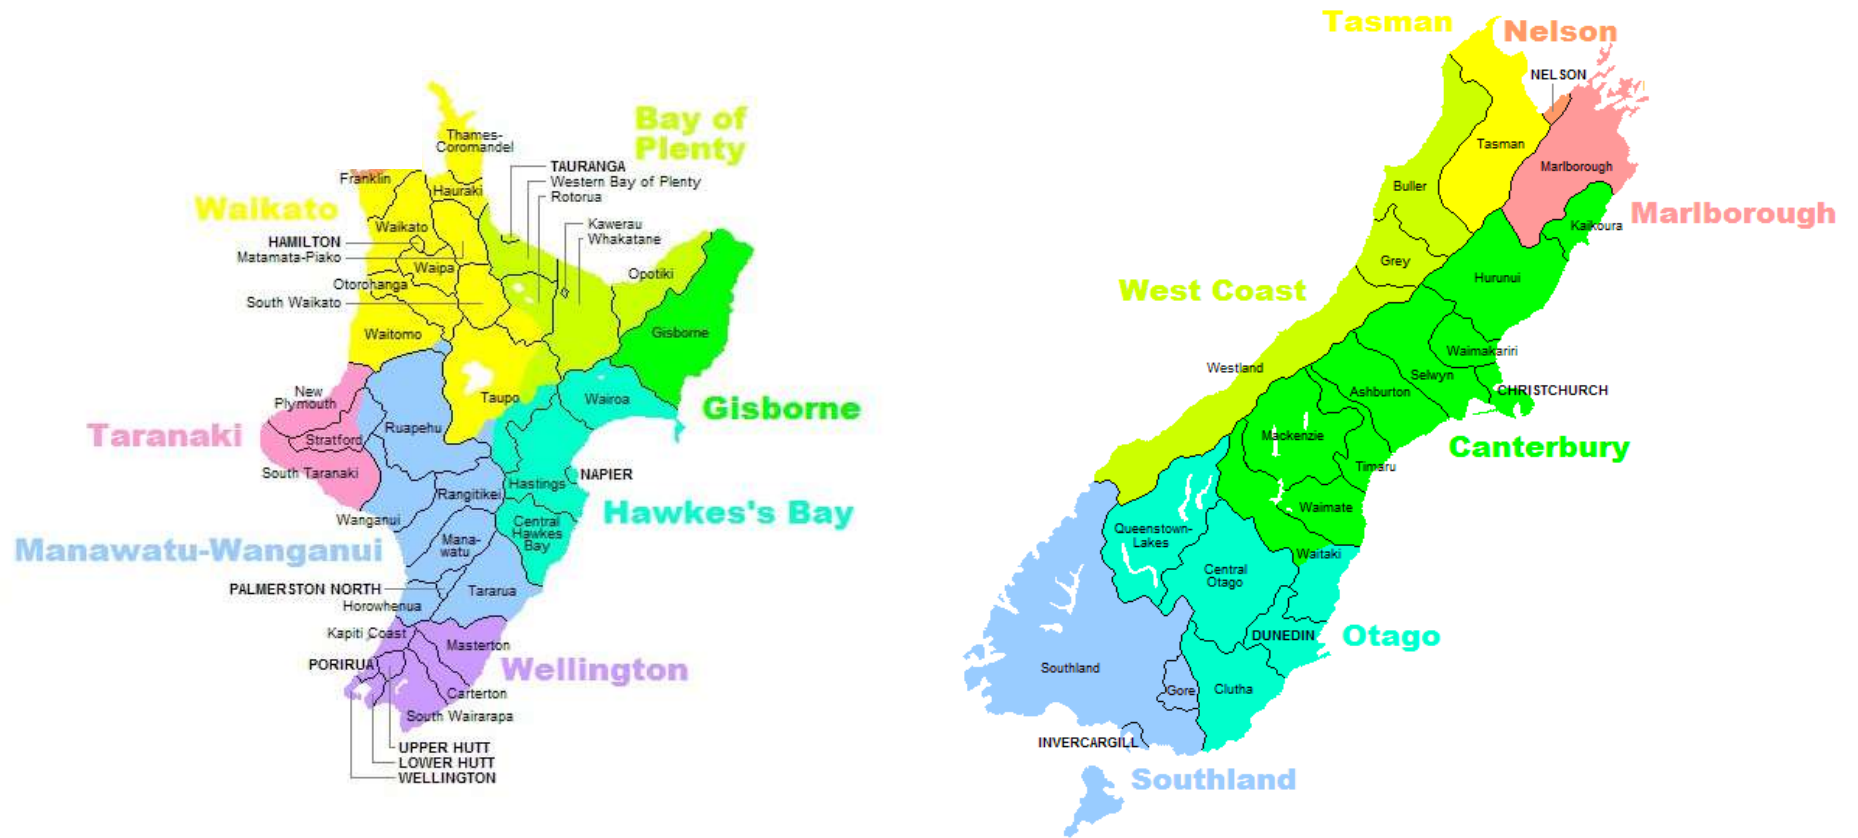

Taranaki
[View Larger Map](#)

Lakes
[View Larger Map](#)

Tararangi
[View Larger Map](#)

Whanganui
[View Larger Map](#)

MidCentral
[View Larger Map](#)

Hawke's Bay
[View Larger Map](#)

Capital & Coast
[View Larger Map](#)

Hutt
[View Larger Map](#)

Wairarapa
[View Larger Map](#)

Nelson Marlborough
[View Larger Map](#)

West Coast
[View Larger Map](#)

Canterbury
[View Larger Map](#)

South Canterbury
[View Larger Map](#)

Otago Southland
[View Larger Map](#)

Legend:

Telephone

Mobile Phone

Email Address

Physical Location

Territorial Areas

(as defined by Enable New Zealand these sit within each DHB region as defined by the Ministry of Health)

Legend:

-  Telephone
-  Mobile Phone
-  Email Address
-  Physical Location

	WAIKATO				WAIKATO (cont)
HMC	Hamilton City				RPH Ruapehu District (North of the Maktote Viaduct)
HRK	Hauraki District				SWK South Waikato District
MMT	Matamata-Piako District				WKT Waikato District
OTO	Otorohanga District				WPA Waipa District
THM	Thames-Coromandel District				WTO Waitomo District
	BAY OF PLENTY		TARANAKI		LAKES
WBP	Western Bay of Plenty District	NWP	New Plymouth District	ROT	Rotorua District
TAU	Tauranga City	STN	South Taranaki District (Whenuakura Nth)	TPO	Taupo District
WHT	Whakatane District	STF	Stratford District		
KAW	Kawerau District				
OPO	Opotiki District				
	TAIRAWHITI		WHANGANUI		MIDCENTRAL
GIS	Gisborne District	RGT	Rangitikei District	HOR	Horowhenua District
		WAN	Whanganui District (Whenuakura South)	MWT	Manawatu District
		RPH	Ruapehu District (South of the Maktote Viaduct)	PAL	Palmerston North City
				TRR	Tararua District
				KCD	Kapiti Coast District (Peka Peka North)
	HAWKES BAY		CAPITAL & COAST		HUTT
CHB	Central Hawke's Bay District	KCD	Kapiti Coast District (Peka Peka South)	LHC	Lower Hutt City
HAS	Hastings District	POC	Porirua City	UHC	Upper Hutt City
NAP	Napier City	WNC	Wellington City		