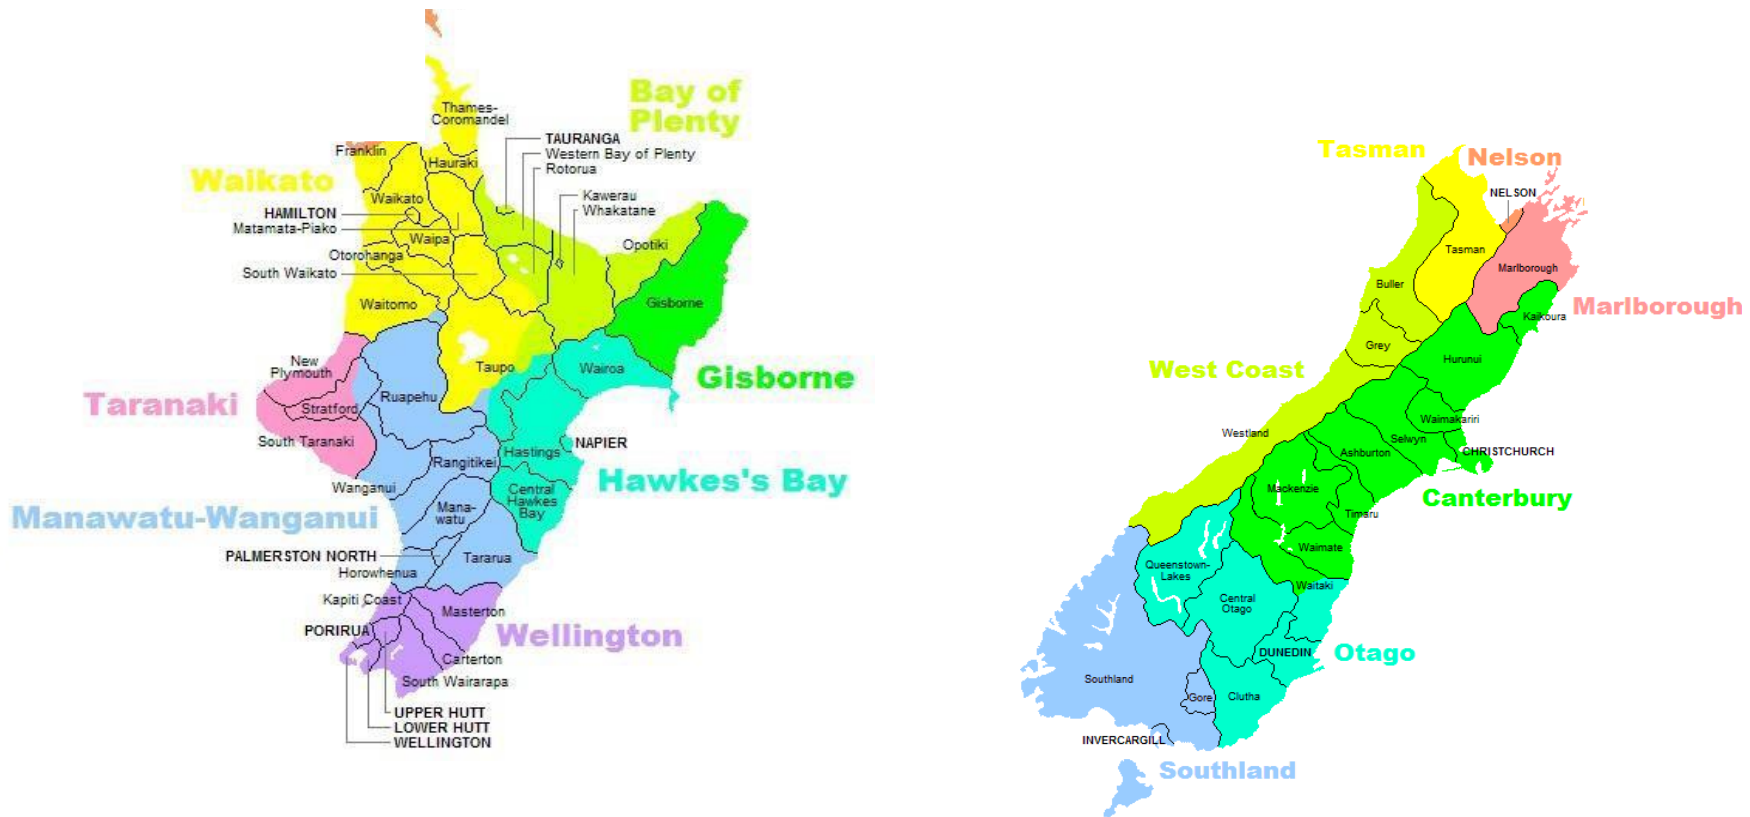

Whaikaha - Ministry of Disabled People People Building Contractors, Consultants and Housing Advisors Contact List

Updated 13/6/2024

ENAH107

Territorial Areas

(as defined by Enable New Zealand these sit within each DHB region as defined by the Ministry of Health)

HMC HRK MMT OTO THM	WAIKATO Hamilton City Hauraki District Matamata-Piako District Otorohanga District Thames-Coromandel District		RPH SWK WKT WPA WTO	WAIKATO (cont) Ruapehu District (North of the Maktote Viaduct) South Waikato District Waikato District Waipa District Waitomo District	
WBP TAU WHT KAW OPO	BAY OF PLENTY Western Bay of Plenty District Tauranga City Whakatane District Kawerau District Opotiki District		NWP STN STF	ROT TPO	LAKES Rotorua District Taupo District
GIS	TAIRAWHITI Gisborne District		RGT WAN RPH	HOR MWT PAL TRR KCD	MIDCENTRAL Horowhenua District Manawatu District Palmerston North City Tararua District Kapiti Coast District (Peka Peka North)

CHB	HAWKES BAY Central Hawke's Bay District	KCD	CAPITAL & COAST Kapiti Coast District (Peka Peka South)	LHC	HUTT Lower Hutt City
HAS	Hastings District	POC	Porirua City	UHC	Upper Hutt City
NAP	Napier City	WNC	Wellington City		
WRA	Wairoa District				
CTN	WAIRARAPA Carterton District	MLB	NELSON MARLBOROUGH Marlborough District	BLR	WEST COAST Buller District
MAS	Masterton District	NLD	Nelson City	GRY	Grey District
SWR	South Wairarapa District	TAS	Tasman District	WLD	Westland District
ASH	CANTERBURY Ashburton District	MAC	SOUTH CANTERBURY MacKenzie District	COT	OTAGO Central Otago District
CHI	Chatham Islands Council	TIM	Timaru District	CLU	Clutha District
CHC	Christchurch City (including Banks)	WMT	Waimate District	DUN	Dunedin City
HRN	Hurunui District			QTN	Queenstown-Lakes District
KRA	Kaikoura District		SOUTHLAND Invercargill City	WIT	Waitaki District
SLN	Selwyn District	IVL	Southland District		
WRI	Waimakariri District	SLD	Gore District		
		GOR			